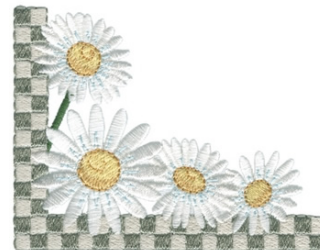

**Name:** Daisy Border Machine Embroidery Design

**SKU:** DC01-FL1271

**Brand:** Dakota Collectibles

**Unique Colors:** 13 (7 color Stops)

## Unique Colors

	<b>Color Name (Color Code)</b>	<b>Manufacturer - Type</b>
	Super White (1001) [No Color Selected]	madeira - rayon
	Dusty Lilac (1263) [No Color Selected]	madeira - rayon
	Crocus (286)	Exquisite - Polyester 1000m

# Complete Color Sequence

#		Color Name (Color Code)	Manufacturer - Type
1		Super White (1001) [No Color Selected]	madeira - rayon
2		Super White (1001) [No Color Selected]	madeira - rayon
3		Crocus (286)	Exquisite - Polyester 1000m