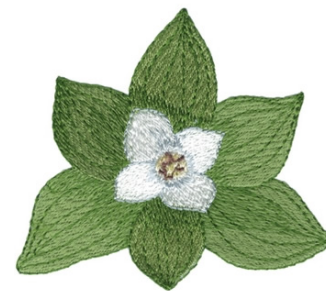

Name: Bunchberry Machine Embroidery Design

SKU: DC01-FL1251

Brand: Dakota Collectibles

Unique Colors: 13 (7 color Stops)

Unique Colors

	Color Name (Color Code)	Manufacturer - Type
	Super White (1001) [No Color Selected]	madeira - rayon
	Dusty Lilac (1263) [No Color Selected]	madeira - rayon
	Crocus (286)	Exquisite - Polyester 1000m

Complete Color Sequence

#		Color Name (Color Code)	Manufacturer - Type
1		Super White (1001) [No Color Selected]	madeira - rayon
2		Super White (1001) [No Color Selected]	madeira - rayon
3		Crocus (286)	Exquisite - Polyester 1000m