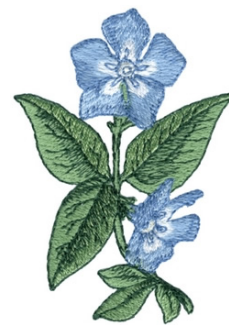

**Name:** Periwinkle Machine Embroidery Design

**SKU:** DC01-FL1227

**Brand:** Dakota Collectibles

**Unique Colors:** 13 (6 color Stops)

## Unique Colors

	<b>Color Name (Color Code)</b>	<b>Manufacturer - Type</b>
	Super White (1001) [No Color Selected]	madeira - rayon
	Dusty Lilac (1263) [No Color Selected]	madeira - rayon
	Crocus (286)	Exquisite - Polyester 1000m