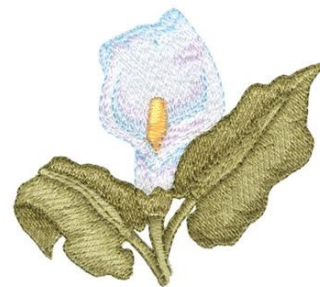

**Name:** Calla Lily Machine Embroidery Design

**SKU:** DC01-FL1172

**Brand:** Dakota Collectibles

**Unique Colors:** 13 (9 color Stops)

## Unique Colors

	<b>Color Name (Color Code)</b>	<b>Manufacturer - Type</b>
	Super White (1001) [No Color Selected]	madeira - rayon
	Dusty Lilac (1263) [No Color Selected]	madeira - rayon
	Crocus (286)	Exquisite - Polyester 1000m

# Complete Color Sequence

#		Color Name (Color Code)	Manufacturer - Type
1		Super White (1001) [No Color Selected]	madeira - rayon
2		Super White (1001) [No Color Selected]	madeira - rayon
3		Crocus (286)	Exquisite - Polyester 1000m