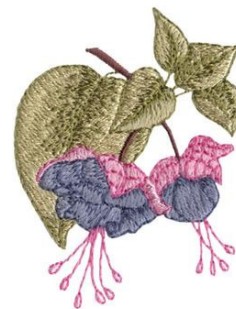

**Name:** Fuchsia

**SKU:** DC01-FL1150

**Brand:** Dakota Collectibles

**Unique Colors:** 13 (8 color Stops)

## Unique Colors

	<b>Color Name (Color Code)</b>	<b>Manufacturer - Type</b>
	Super White (1001) [No Color Selected]	madeira - rayon
	Dusty Lilac (1263) [No Color Selected]	madeira - rayon
	Crocus (286)	Exquisite - Polyester 1000m

# Complete Color Sequence

#		Color Name (Color Code)	Manufacturer - Type
1		Super White (1001) [No Color Selected]	madeira - rayon
2		Super White (1001) [No Color Selected]	madeira - rayon
3		Crocus (286)	Exquisite - Polyester 1000m