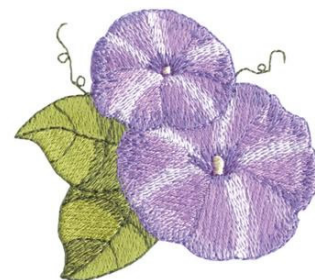

**Name:** Morning Glory Machine Embroidery Design

**SKU:** DC01-FL1143

**Brand:** Dakota Collectibles

**Unique Colors:** 13 (8 color Stops)

## Unique Colors

	<b>Color Name (Color Code)</b>	<b>Manufacturer - Type</b>
	Super White (1001) [No Color Selected]	madeira - rayon
	Dusty Lilac (1263) [No Color Selected]	madeira - rayon
	Crocus (286)	Exquisite - Polyester 1000m