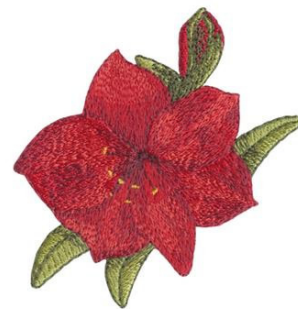

Name: Amaryllis Machine Embroidery Design

SKU: DC01-FL1131

Brand: Dakota Collectibles

Unique Colors: 13 (9 color Stops)

Unique Colors

	Color Name (Color Code)	Manufacturer - Type
	Super White (1001) [No Color Selected]	madeira - rayon
	Dusty Lilac (1263) [No Color Selected]	madeira - rayon
	Crocus (286)	Exquisite - Polyester 1000m

Complete Color Sequence

#		Color Name (Color Code)	Manufacturer - Type
1		Super White (1001) [No Color Selected]	madeira - rayon
2		Super White (1001) [No Color Selected]	madeira - rayon
3		Crocus (286)	Exquisite - Polyester 1000m