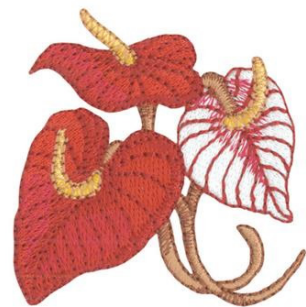

Name: Anthurium Machine Embroidery Design

SKU: DC01-FL1122

Brand: Dakota Collectibles

Unique Colors: 13 (9 color Stops)

Unique Colors

	Color Name (Color Code)	Manufacturer - Type
	Super White (1001) [No Color Selected]	madeira - rayon
	Dusty Lilac (1263) [No Color Selected]	madeira - rayon
	Crocus (286)	Exquisite - Polyester 1000m

Complete Color Sequence

#		Color Name (Color Code)	Manufacturer - Type
1		Super White (1001) [No Color Selected]	madeira - rayon
2		Super White (1001) [No Color Selected]	madeira - rayon
3		Crocus (286)	Exquisite - Polyester 1000m