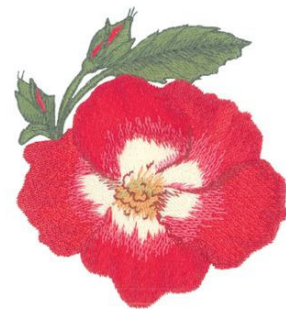

Name: Cherry Meidiland Rose Machine
Embroidery Design

SKU: DC01-FL1106

Brand: Dakota Collectibles

Unique Colors: 13 (10 color Stops)

Unique Colors

	Color Name (Color Code)	Manufacturer - Type
	Super White (1001) [No Color Selected]	madeira - rayon
	Dusty Lilac (1263) [No Color Selected]	madeira - rayon
	Crocus (286)	Exquisite - Polyester 1000m

Complete Color Sequence

#		Color Name (Color Code)	Manufacturer - Type
1		Super White (1001) [No Color Selected]	madeira - rayon
2		Super White (1001) [No Color Selected]	madeira - rayon
3		Crocus (286)	Exquisite - Polyester 1000m