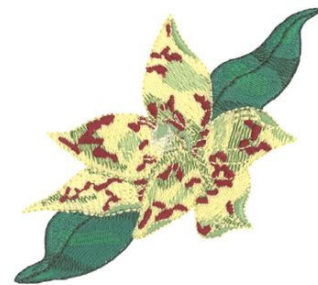

Name: Leopard Sun Orchid Machine Embroidery Design

SKU: DC01-FL1086

Brand: Dakota Collectibles

Unique Colors: 13 (9 color Stops)

Unique Colors

	Color Name (Color Code)	Manufacturer - Type
	Super White (1001) [No Color Selected]	madeira - rayon
	Dusty Lilac (1263) [No Color Selected]	madeira - rayon
	Crocus (286)	Exquisite - Polyester 1000m

Complete Color Sequence

#		Color Name (Color Code)	Manufacturer - Type
1		Super White (1001) [No Color Selected]	madeira - rayon
2		Super White (1001) [No Color Selected]	madeira - rayon
3		Crocus (286)	Exquisite - Polyester 1000m