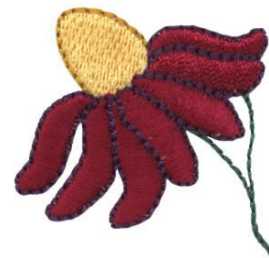

**Name:** Wildflower Machine Embroidery Design

**SKU:** DC01-FL0981

**Brand:** Dakota Collectibles

**Unique Colors:** 13 (5 color Stops)

## Unique Colors

	<b>Color Name (Color Code)</b>	<b>Manufacturer - Type</b>
	Super White (1001) [No Color Selected]	madeira - rayon
	Dusty Lilac (1263) [No Color Selected]	madeira - rayon
	Crocus (286)	Exquisite - Polyester 1000m

# Complete Color Sequence

#		Color Name (Color Code)	Manufacturer - Type
1		Super White (1001) [No Color Selected]	madeira - rayon
2		Super White (1001) [No Color Selected]	madeira - rayon
3		Crocus (286)	Exquisite - Polyester 1000m