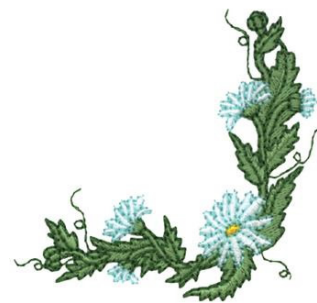

Name: Daisy Corner Machine Embroidery Design

SKU: DC01-FL0965

Brand: Dakota Collectibles

Unique Colors: 13 (5 color Stops)

Unique Colors

	Color Name (Color Code)	Manufacturer - Type
	Super White (1001) [No Color Selected]	madeira - rayon
	Dusty Lilac (1263) [No Color Selected]	madeira - rayon
	Crocus (286)	Exquisite - Polyester 1000m

Complete Color Sequence

#		Color Name (Color Code)	Manufacturer - Type
1		Super White (1001) [No Color Selected]	madeira - rayon
2		Super White (1001) [No Color Selected]	madeira - rayon
3		Crocus (286)	Exquisite - Polyester 1000m