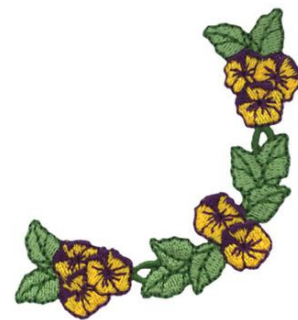

Name: Pansies Machine Embroidery Design

SKU: DC01-FL0962

Brand: Dakota Collectibles

Unique Colors: 13 (4 color Stops)

Unique Colors

	Color Name (Color Code)	Manufacturer - Type
	Super White (1001) [No Color Selected]	madeira - rayon
	Dusty Lilac (1263) [No Color Selected]	madeira - rayon
	Crocus (286)	Exquisite - Polyester 1000m

Complete Color Sequence

#		Color Name (Color Code)	Manufacturer - Type
1		Super White (1001) [No Color Selected]	madeira - rayon
2		Super White (1001) [No Color Selected]	madeira - rayon
3		Crocus (286)	Exquisite - Polyester 1000m