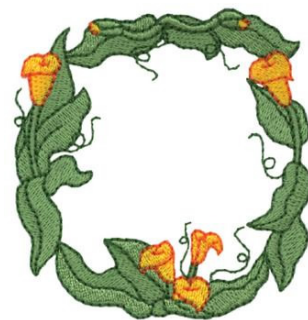

**Name:** Calla Lily Frame Machine Embroidery Design

**SKU:** DC01-FL0957

**Brand:** Dakota Collectibles

**Unique Colors:** 13 (4 color Stops)

## Unique Colors

	<b>Color Name (Color Code)</b>	<b>Manufacturer - Type</b>
	Super White (1001) [No Color Selected]	madeira - rayon
	Dusty Lilac (1263) [No Color Selected]	madeira - rayon
	Crocus (286)	Exquisite - Polyester 1000m

# Complete Color Sequence

#		Color Name (Color Code)	Manufacturer - Type
1		Super White (1001) [No Color Selected]	madeira - rayon
2		Super White (1001) [No Color Selected]	madeira - rayon
3		Crocus (286)	Exquisite - Polyester 1000m