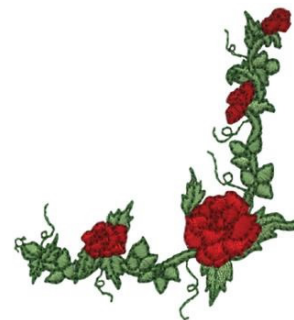

Name: Rose Corner Machine Embroidery Design

SKU: DC01-FL0946

Brand: Dakota Collectibles

Unique Colors: 13 (4 color Stops)

Unique Colors

	Color Name (Color Code)	Manufacturer - Type
	Super White (1001) [No Color Selected]	madeira - rayon
	Dusty Lilac (1263) [No Color Selected]	madeira - rayon
	Crocus (286)	Exquisite - Polyester 1000m