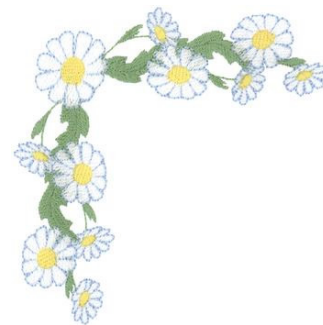

Name: Daisy Corner Machine Embroidery Design

SKU: DC01-FL0933

Brand: Dakota Collectibles

Unique Colors: 13 (4 color Stops)

Unique Colors

	Color Name (Color Code)	Manufacturer - Type
	Super White (1001) [No Color Selected]	madeira - rayon
	Dusty Lilac (1263) [No Color Selected]	madeira - rayon
	Crocus (286)	Exquisite - Polyester 1000m

Complete Color Sequence

#		Color Name (Color Code)	Manufacturer - Type
1		Super White (1001) [No Color Selected]	madeira - rayon
2		Super White (1001) [No Color Selected]	madeira - rayon
3		Crocus (286)	Exquisite - Polyester 1000m