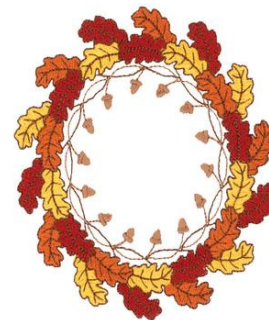

Name: Oak Leaf Oval Machine Embroidery Design

SKU: DC01-FL0930

Brand: Dakota Collectibles

Unique Colors: 13 (5 color Stops)

Unique Colors

	Color Name (Color Code)	Manufacturer - Type
	Super White (1001) [No Color Selected]	madeira - rayon
	Dusty Lilac (1263) [No Color Selected]	madeira - rayon
	Crocus (286)	Exquisite - Polyester 1000m

Complete Color Sequence

#		Color Name (Color Code)	Manufacturer - Type
1		Super White (1001) [No Color Selected]	madeira - rayon
2		Super White (1001) [No Color Selected]	madeira - rayon
3		Crocus (286)	Exquisite - Polyester 1000m