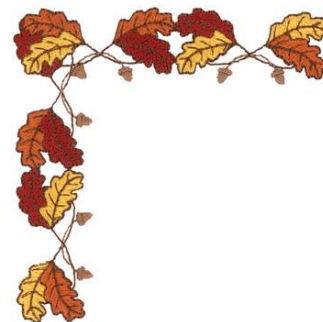

Name: Oak Leaf Corner Machine Embroidery Design

SKU: DC01-FL0929

Brand: Dakota Collectibles

Unique Colors: 13 (5 color Stops)

Unique Colors

	Color Name (Color Code)	Manufacturer - Type
	Super White (1001) [No Color Selected]	madeira - rayon
	Dusty Lilac (1263) [No Color Selected]	madeira - rayon
	Crocus (286)	Exquisite - Polyester 1000m

Complete Color Sequence

#		Color Name (Color Code)	Manufacturer - Type
1		Super White (1001) [No Color Selected]	madeira - rayon
2		Super White (1001) [No Color Selected]	madeira - rayon
3		Crocus (286)	Exquisite - Polyester 1000m