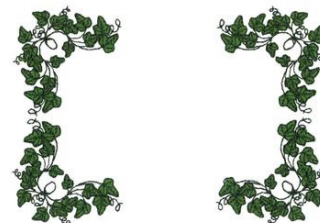

Name: Ivy Border Machine Embroidery Design

SKU: DC01-FL0923

Brand: Dakota Collectibles

Unique Colors: 13 (2 color Stops)

Unique Colors

	Color Name (Color Code)	Manufacturer - Type
	Super White (1001) [No Color Selected]	madeira - rayon
	Dusty Lilac (1263) [No Color Selected]	madeira - rayon
	Crocus (286)	Exquisite - Polyester 1000m

Complete Color Sequence

#		Color Name (Color Code)	Manufacturer - Type
1		Super White (1001) [No Color Selected]	madeira - rayon
2		Super White (1001) [No Color Selected]	madeira - rayon
3		Crocus (286)	Exquisite - Polyester 1000m