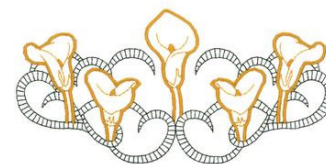

Name: Calla Lily Scroll Machine Embroidery Design

SKU: DC01-FL0901

Brand: Dakota Collectibles

Unique Colors: 13 (2 color Stops)

Unique Colors

	Color Name (Color Code)	Manufacturer - Type
	Super White (1001) [No Color Selected]	madeira - rayon
	Dusty Lilac (1263) [No Color Selected]	madeira - rayon
	Crocus (286)	Exquisite - Polyester 1000m

Complete Color Sequence

#		Color Name (Color Code)	Manufacturer - Type
1		Super White (1001) [No Color Selected]	madeira - rayon
2		Super White (1001) [No Color Selected]	madeira - rayon
3		Crocus (286)	Exquisite - Polyester 1000m