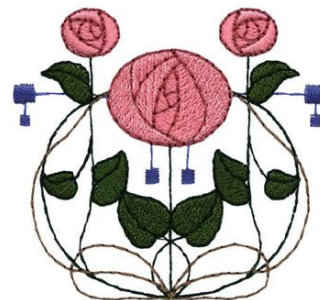

Name: Rose Design Machine Embroidery Design

SKU: DC01-FL0868

Brand: Dakota Collectibles

Unique Colors: 13 (6 color Stops)

Unique Colors

	Color Name (Color Code)	Manufacturer - Type
	Super White (1001) [No Color Selected]	madeira - rayon
	Dusty Lilac (1263) [No Color Selected]	madeira - rayon
	Crocus (286)	Exquisite - Polyester 1000m

Complete Color Sequence

#		Color Name (Color Code)	Manufacturer - Type
1		Super White (1001) [No Color Selected]	madeira - rayon
2		Super White (1001) [No Color Selected]	madeira - rayon
3		Crocus (286)	Exquisite - Polyester 1000m