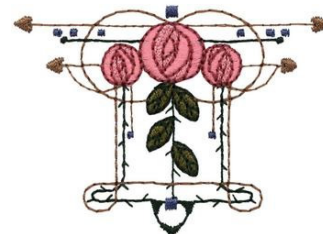

Name: Rose Motif Machine Embroidery Design

SKU: DC01-FL0866

Brand: Dakota Collectibles

Unique Colors: 13 (6 color Stops)

Unique Colors

	Color Name (Color Code)	Manufacturer - Type
	Super White (1001) [No Color Selected]	madeira - rayon
	Dusty Lilac (1263) [No Color Selected]	madeira - rayon
	Crocus (286)	Exquisite - Polyester 1000m

Complete Color Sequence

#		Color Name (Color Code)	Manufacturer - Type
1		Super White (1001) [No Color Selected]	madeira - rayon
2		Super White (1001) [No Color Selected]	madeira - rayon
3		Crocus (286)	Exquisite - Polyester 1000m