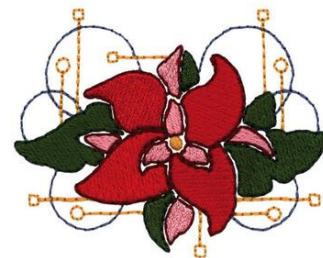

Name: Poinsettia Art Nouveau Machine
Embroidery Design

SKU: DC01-FL0860

Brand: Dakota Collectibles

Unique Colors: 13 (7 color Stops)

Unique Colors

	Color Name (Color Code)	Manufacturer - Type
	Super White (1001) [No Color Selected]	madeira - rayon
	Dusty Lilac (1263) [No Color Selected]	madeira - rayon
	Crocus (286)	Exquisite - Polyester 1000m

Complete Color Sequence

#		Color Name (Color Code)	Manufacturer - Type
1		Super White (1001) [No Color Selected]	madeira - rayon
2		Super White (1001) [No Color Selected]	madeira - rayon
3		Crocus (286)	Exquisite - Polyester 1000m