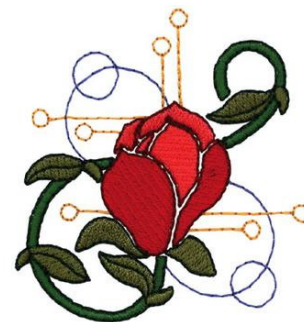

Name: Magnolia Art Nouveau Machine
Embroidery Design

SKU: DC01-FL0853

Brand: Dakota Collectibles

Unique Colors: 13 (8 color Stops)

Unique Colors

	Color Name (Color Code)	Manufacturer - Type
	Super White (1001) [No Color Selected]	madeira - rayon
	Dusty Lilac (1263) [No Color Selected]	madeira - rayon
	Crocus (286)	Exquisite - Polyester 1000m