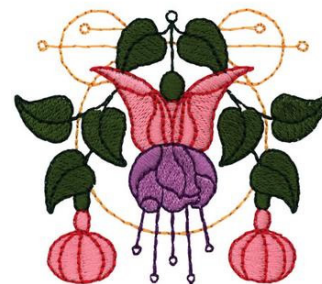

Name: Fuchsia Art Nouveau Machine
Embroidery Design

SKU: DC01-FL0841

Brand: Dakota Collectibles

Unique Colors: 13 (7 color Stops)

Unique Colors

	Color Name (Color Code)	Manufacturer - Type
	Super White (1001) [No Color Selected]	madeira - rayon
	Dusty Lilac (1263) [No Color Selected]	madeira - rayon
	Crocus (286)	Exquisite - Polyester 1000m

Complete Color Sequence

#		Color Name (Color Code)	Manufacturer - Type
1		Super White (1001) [No Color Selected]	madeira - rayon
2		Super White (1001) [No Color Selected]	madeira - rayon
3		Crocus (286)	Exquisite - Polyester 1000m