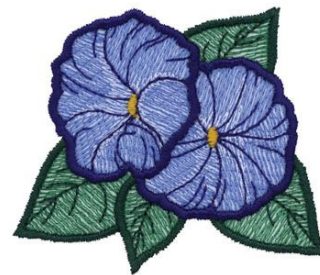

Name: Morning Glory Machine Embroidery Design

SKU: DC01-FL0829

Brand: Dakota Collectibles

Unique Colors: 13 (6 color Stops)

Unique Colors

	Color Name (Color Code)	Manufacturer - Type
	Super White (1001) [No Color Selected]	madeira - rayon
	Dusty Lilac (1263) [No Color Selected]	madeira - rayon
	Crocus (286)	Exquisite - Polyester 1000m

Complete Color Sequence

#		Color Name (Color Code)	Manufacturer - Type
1		Super White (1001) [No Color Selected]	madeira - rayon
2		Super White (1001) [No Color Selected]	madeira - rayon
3		Crocus (286)	Exquisite - Polyester 1000m