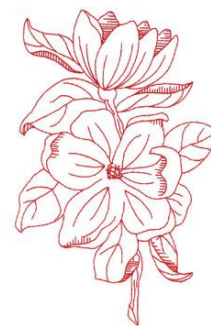

Name: Magnolia Machine Embroidery Design

SKU: DC01-FL0809

Brand: Dakota Collectibles

Unique Colors: 13 (1 color Stops)

Unique Colors

	Color Name (Color Code)	Manufacturer - Type
	Super White (1001) [No Color Selected]	madeira - rayon
	Dusty Lilac (1263) [No Color Selected]	madeira - rayon
	Crocus (286)	Exquisite - Polyester 1000m

Complete Color Sequence

#		Color Name (Color Code)	Manufacturer - Type
1		Super White (1001) [No Color Selected]	madeira - rayon
2		Super White (1001) [No Color Selected]	madeira - rayon
3		Crocus (286)	Exquisite - Polyester 1000m