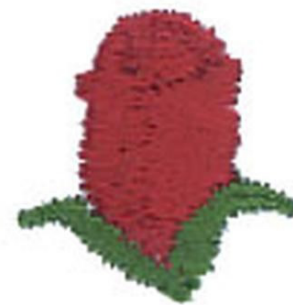

Name: Rose Bud Machine Embroidery Design

SKU: DC01-FL0802

Brand: Dakota Collectibles

Unique Colors: 13 (2 color Stops)

Unique Colors

	Color Name (Color Code)	Manufacturer - Type
	Super White (1001) [No Color Selected]	madeira - rayon
	Dusty Lilac (1263) [No Color Selected]	madeira - rayon
	Crocus (286)	Exquisite - Polyester 1000m

Complete Color Sequence

#		Color Name (Color Code)	Manufacturer - Type
1		Super White (1001) [No Color Selected]	madeira - rayon
2		Super White (1001) [No Color Selected]	madeira - rayon
3		Crocus (286)	Exquisite - Polyester 1000m