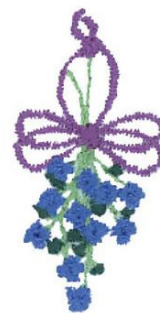

**Name:** Flowers Machine Embroidery Design

**SKU:** DC01-FL0799

**Brand:** Dakota Collectibles

**Unique Colors:** 13 (4 color Stops)

## Unique Colors

	<b>Color Name (Color Code)</b>	<b>Manufacturer - Type</b>
	Super White (1001) [No Color Selected]	madeira - rayon
	Dusty Lilac (1263) [No Color Selected]	madeira - rayon
	Crocus (286)	Exquisite - Polyester 1000m

# Complete Color Sequence

#		Color Name (Color Code)	Manufacturer - Type
1		Super White (1001) [No Color Selected]	madeira - rayon
2		Super White (1001) [No Color Selected]	madeira - rayon
3		Crocus (286)	Exquisite - Polyester 1000m