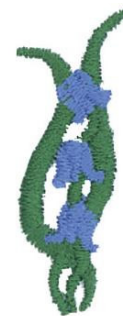

Name: Blue Bell Flower Machine Embroidery Design

SKU: DC01-FL0797

Brand: Dakota Collectibles

Unique Colors: 13 (2 color Stops)

Unique Colors

	Color Name (Color Code)	Manufacturer - Type
	Super White (1001) [No Color Selected]	madeira - rayon
	Dusty Lilac (1263) [No Color Selected]	madeira - rayon
	Crocus (286)	Exquisite - Polyester 1000m

Complete Color Sequence

#		Color Name (Color Code)	Manufacturer - Type
1		Super White (1001) [No Color Selected]	madeira - rayon
2		Super White (1001) [No Color Selected]	madeira - rayon
3		Crocus (286)	Exquisite - Polyester 1000m