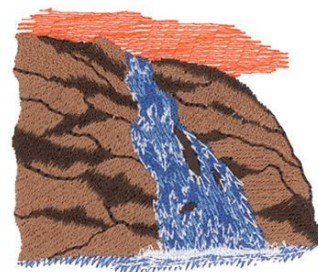

Name: Waterfall Machine Embroidery Design

SKU: DC01-FL0779

Brand: Dakota Collectibles

Unique Colors: 13 (6 color Stops)

Unique Colors

	Color Name (Color Code)	Manufacturer - Type
	Super White (1001) [No Color Selected]	madeira - rayon
	Dusty Lilac (1263) [No Color Selected]	madeira - rayon
	Crocus (286)	Exquisite - Polyester 1000m

Complete Color Sequence

#		Color Name (Color Code)	Manufacturer - Type
1		Super White (1001) [No Color Selected]	madeira - rayon
2		Super White (1001) [No Color Selected]	madeira - rayon
3		Crocus (286)	Exquisite - Polyester 1000m