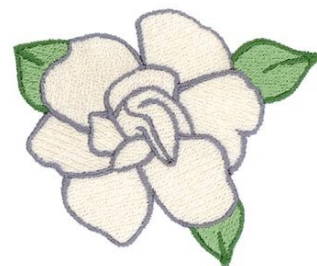

Name: Gardenia Machine Embroidery Design

SKU: DC01-FL0766

Brand: Dakota Collectibles

Unique Colors: 13 (4 color Stops)

Unique Colors

	Color Name (Color Code)	Manufacturer - Type
	Super White (1001) [No Color Selected]	madeira - rayon
	Dusty Lilac (1263) [No Color Selected]	madeira - rayon
	Crocus (286)	Exquisite - Polyester 1000m

Complete Color Sequence

#		Color Name (Color Code)	Manufacturer - Type
1		Super White (1001) [No Color Selected]	madeira - rayon
2		Super White (1001) [No Color Selected]	madeira - rayon
3		Crocus (286)	Exquisite - Polyester 1000m