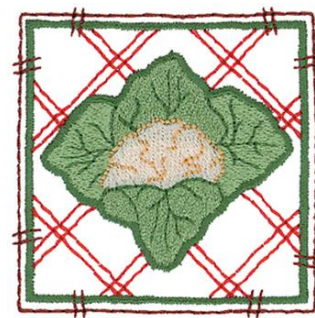

Name: Cauliflower Patchwork Square Machine Embroidery Design

SKU: DC01-FL0715

Brand: Dakota Collectibles

Unique Colors: 13 (7 color Stops)

Unique Colors

	Color Name (Color Code)	Manufacturer - Type
	Super White (1001) [No Color Selected]	madeira - rayon
	Dusty Lilac (1263) [No Color Selected]	madeira - rayon
	Crocus (286)	Exquisite - Polyester 1000m

Complete Color Sequence

#		Color Name (Color Code)	Manufacturer - Type
1		Super White (1001) [No Color Selected]	madeira - rayon
2		Super White (1001) [No Color Selected]	madeira - rayon
3		Crocus (286)	Exquisite - Polyester 1000m