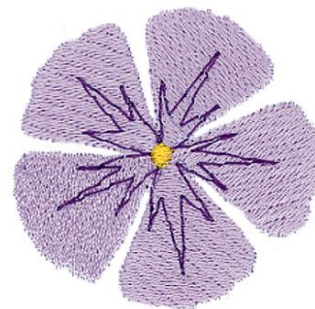

Name: Purple Pansy Machine Embroidery Design

SKU: DC01-FL0691

Brand: Dakota Collectibles

Unique Colors: 13 (3 color Stops)

Unique Colors

	Color Name (Color Code)	Manufacturer - Type
	Super White (1001) [No Color Selected]	madeira - rayon
	Dusty Lilac (1263) [No Color Selected]	madeira - rayon
	Crocus (286)	Exquisite - Polyester 1000m

Complete Color Sequence

#		Color Name (Color Code)	Manufacturer - Type
1		Super White (1001) [No Color Selected]	madeira - rayon
2		Super White (1001) [No Color Selected]	madeira - rayon
3		Crocus (286)	Exquisite - Polyester 1000m