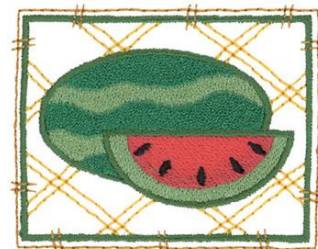

**Name:** Watermelon Machine Embroidery Design

**SKU:** DC01-FL0681

**Brand:** Dakota Collectibles

**Unique Colors:** 13 (7 color Stops)

## Unique Colors

	<b>Color Name (Color Code)</b>	<b>Manufacturer - Type</b>
	Super White (1001) [No Color Selected]	madeira - rayon
	Dusty Lilac (1263) [No Color Selected]	madeira - rayon
	Crocus (286)	Exquisite - Polyester 1000m