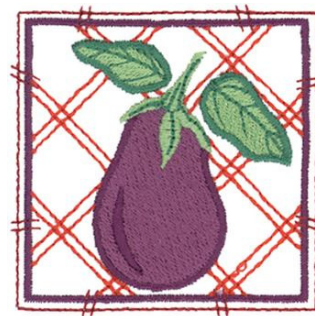

Name: Eggplant Machine Embroidery Design

SKU: DC01-FL0674

Brand: Dakota Collectibles

Unique Colors: 13 (6 color Stops)

Unique Colors

	Color Name (Color Code)	Manufacturer - Type
	Super White (1001) [No Color Selected]	madeira - rayon
	Dusty Lilac (1263) [No Color Selected]	madeira - rayon
	Crocus (286)	Exquisite - Polyester 1000m

Complete Color Sequence

#		Color Name (Color Code)	Manufacturer - Type
1		Super White (1001) [No Color Selected]	madeira - rayon
2		Super White (1001) [No Color Selected]	madeira - rayon
3		Crocus (286)	Exquisite - Polyester 1000m