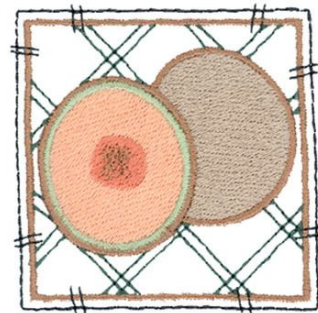

**Name:** Cantaloupe Machine Embroidery Design

**SKU:** DC01-FL0673

**Brand:** Dakota Collectibles

**Unique Colors:** 13 (7 color Stops)

## Unique Colors

	<b>Color Name (Color Code)</b>	<b>Manufacturer - Type</b>
	Super White (1001) [No Color Selected]	madeira - rayon
	Dusty Lilac (1263) [No Color Selected]	madeira - rayon
	Crocus (286)	Exquisite - Polyester 1000m

# Complete Color Sequence

#		Color Name (Color Code)	Manufacturer - Type
1		Super White (1001) [No Color Selected]	madeira - rayon
2		Super White (1001) [No Color Selected]	madeira - rayon
3		Crocus (286)	Exquisite - Polyester 1000m