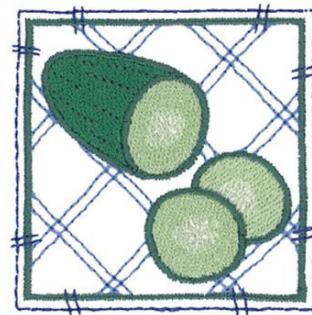

**Name:** Cucumber Machine Embroidery Design

**SKU:** DC01-FL0668

**Brand:** Dakota Collectibles

**Unique Colors:** 13 (6 color Stops)

## Unique Colors

	<b>Color Name (Color Code)</b>	<b>Manufacturer - Type</b>
	Super White (1001) [No Color Selected]	madeira - rayon
	Dusty Lilac (1263) [No Color Selected]	madeira - rayon
	Crocus (286)	Exquisite - Polyester 1000m

# Complete Color Sequence

#		Color Name (Color Code)	Manufacturer - Type
1		Super White (1001) [No Color Selected]	madeira - rayon
2		Super White (1001) [No Color Selected]	madeira - rayon
3		Crocus (286)	Exquisite - Polyester 1000m