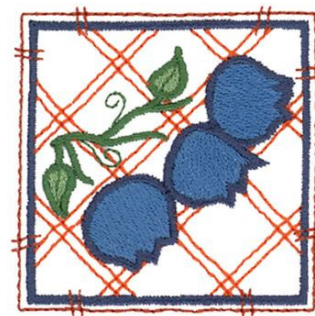

**Name:** Blueberries Machine Embroidery Design

**SKU:** DC01-FL0657

**Brand:** Dakota Collectibles

**Unique Colors:** 13 (6 color Stops)

## Unique Colors

	<b>Color Name (Color Code)</b>	<b>Manufacturer - Type</b>
	Super White (1001) [No Color Selected]	madeira - rayon
	Dusty Lilac (1263) [No Color Selected]	madeira - rayon
	Crocus (286)	Exquisite - Polyester 1000m

# Complete Color Sequence

#		Color Name (Color Code)	Manufacturer - Type
1		Super White (1001) [No Color Selected]	madeira - rayon
2		Super White (1001) [No Color Selected]	madeira - rayon
3		Crocus (286)	Exquisite - Polyester 1000m