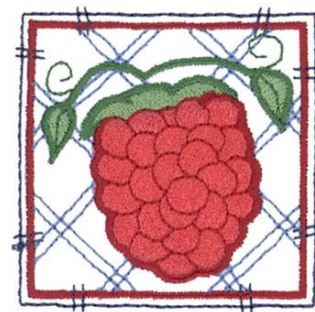

Name: Raspberry Machine Embroidery Design

SKU: DC01-FL0656

Brand: Dakota Collectibles

Unique Colors: 13 (6 color Stops)

Unique Colors

	Color Name (Color Code)	Manufacturer - Type
	Super White (1001) [No Color Selected]	madeira - rayon
	Dusty Lilac (1263) [No Color Selected]	madeira - rayon
	Crocus (286)	Exquisite - Polyester 1000m

Complete Color Sequence

#		Color Name (Color Code)	Manufacturer - Type
1		Super White (1001) [No Color Selected]	madeira - rayon
2		Super White (1001) [No Color Selected]	madeira - rayon
3		Crocus (286)	Exquisite - Polyester 1000m