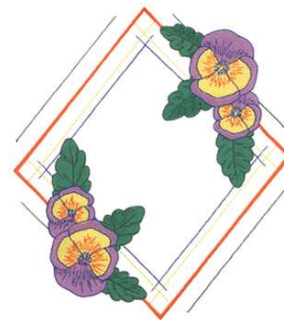

Name: Pansy Border Machine Embroidery Design

SKU: DC01-FL0637

Brand: Dakota Collectibles

Unique Colors: 13 (9 color Stops)

Unique Colors

	Color Name (Color Code)	Manufacturer - Type
	Super White (1001) [No Color Selected]	madeira - rayon
	Dusty Lilac (1263) [No Color Selected]	madeira - rayon
	Crocus (286)	Exquisite - Polyester 1000m

Complete Color Sequence

#		Color Name (Color Code)	Manufacturer - Type
1		Super White (1001) [No Color Selected]	madeira - rayon
2		Super White (1001) [No Color Selected]	madeira - rayon
3		Crocus (286)	Exquisite - Polyester 1000m