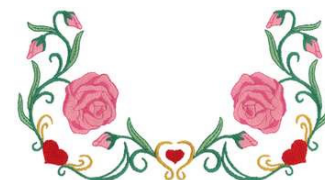

Name: Floral Border Machine Embroidery Design

SKU: DC01-FL0635

Brand: Dakota Collectibles

Unique Colors: 13 (7 color Stops)

Unique Colors

	Color Name (Color Code)	Manufacturer - Type
	Super White (1001) [No Color Selected]	madeira - rayon
	Dusty Lilac (1263) [No Color Selected]	madeira - rayon
	Crocus (286)	Exquisite - Polyester 1000m