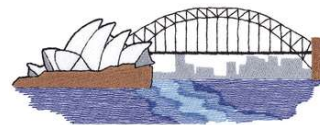

Name: Sydney Skyline

SKU: DC01-FL0633

Brand: Dakota Collectibles

Unique Colors: 13 (7 color Stops)

Unique Colors

	Color Name (Color Code)	Manufacturer - Type
	Super White (1001) [No Color Selected]	madeira - rayon
	Dusty Lilac (1263) [No Color Selected]	madeira - rayon
	Crocus (286)	Exquisite - Polyester 1000m