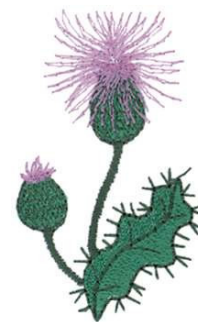

Name: Thistle Machine Embroidery Design

SKU: DC01-FL0632

Brand: Dakota Collectibles

Unique Colors: 13 (3 color Stops)

Unique Colors

	Color Name (Color Code)	Manufacturer - Type
	Super White (1001) [No Color Selected]	madeira - rayon
	Dusty Lilac (1263) [No Color Selected]	madeira - rayon
	Crocus (286)	Exquisite - Polyester 1000m

Complete Color Sequence

#		Color Name (Color Code)	Manufacturer - Type
1		Super White (1001) [No Color Selected]	madeira - rayon
2		Super White (1001) [No Color Selected]	madeira - rayon
3		Crocus (286)	Exquisite - Polyester 1000m