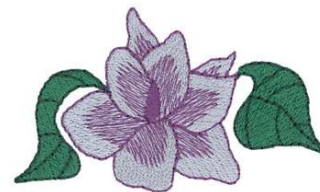

Name: Magnolia Machine Embroidery Design

SKU: DC01-FL0631

Brand: Dakota Collectibles

Unique Colors: 13 (4 color Stops)

Unique Colors

	Color Name (Color Code)	Manufacturer - Type
	Super White (1001) [No Color Selected]	madeira - rayon
	Dusty Lilac (1263) [No Color Selected]	madeira - rayon
	Crocus (286)	Exquisite - Polyester 1000m

Complete Color Sequence

#		Color Name (Color Code)	Manufacturer - Type
1		Super White (1001) [No Color Selected]	madeira - rayon
2		Super White (1001) [No Color Selected]	madeira - rayon
3		Crocus (286)	Exquisite - Polyester 1000m