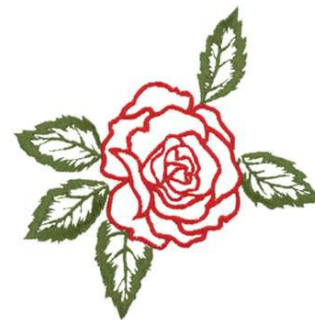

Name: Rose Outline Machine Embroidery Design

SKU: DC01-FL0608

Brand: Dakota Collectibles

Unique Colors: 13 (2 color Stops)

Unique Colors

	Color Name (Color Code)	Manufacturer - Type
	Super White (1001) [No Color Selected]	madeira - rayon
	Dusty Lilac (1263) [No Color Selected]	madeira - rayon
	Crocus (286)	Exquisite - Polyester 1000m