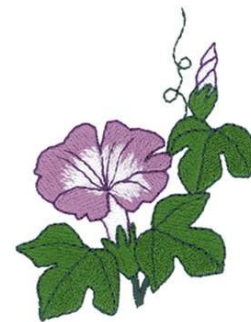

Name: Morning Glory Machine Embroidery Design

SKU: DC01-FL0599

Brand: Dakota Collectibles

Unique Colors: 13 (5 color Stops)

Unique Colors

	Color Name (Color Code)	Manufacturer - Type
	Super White (1001) [No Color Selected]	madeira - rayon
	Dusty Lilac (1263) [No Color Selected]	madeira - rayon
	Crocus (286)	Exquisite - Polyester 1000m

Complete Color Sequence

#		Color Name (Color Code)	Manufacturer - Type
1		Super White (1001) [No Color Selected]	madeira - rayon
2		Super White (1001) [No Color Selected]	madeira - rayon
3		Crocus (286)	Exquisite - Polyester 1000m