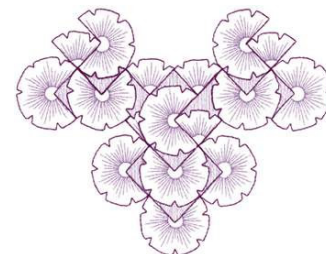

Name: Floral Geometric Machine Embroidery Design

SKU: DC01-FL0592

Brand: Dakota Collectibles

Unique Colors: 13 (2 color Stops)

Unique Colors

	Color Name (Color Code)	Manufacturer - Type
	Super White (1001) [No Color Selected]	madeira - rayon
	Dusty Lilac (1263) [No Color Selected]	madeira - rayon
	Crocus (286)	Exquisite - Polyester 1000m

Complete Color Sequence

#		Color Name (Color Code)	Manufacturer - Type
1		Super White (1001) [No Color Selected]	madeira - rayon
2		Super White (1001) [No Color Selected]	madeira - rayon
3		Crocus (286)	Exquisite - Polyester 1000m