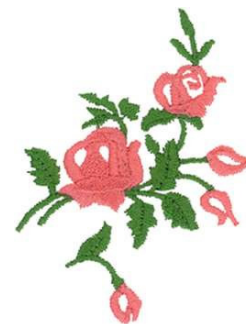

Name: Roses Machine Embroidery Design

SKU: DC01-FL0579

Brand: Dakota Collectibles

Unique Colors: 13 (2 color Stops)

Unique Colors

	Color Name (Color Code)	Manufacturer - Type
	Super White (1001) [No Color Selected]	madeira - rayon
	Dusty Lilac (1263) [No Color Selected]	madeira - rayon
	Crocus (286)	Exquisite - Polyester 1000m

Complete Color Sequence

#		Color Name (Color Code)	Manufacturer - Type
1		Super White (1001) [No Color Selected]	madeira - rayon
2		Super White (1001) [No Color Selected]	madeira - rayon
3		Crocus (286)	Exquisite - Polyester 1000m