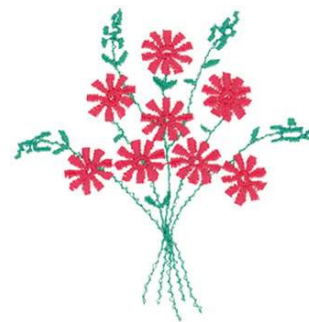

Name: Flowers Machine Embroidery Design

SKU: DC01-FL0569

Brand: Dakota Collectibles

Unique Colors: 13 (2 color Stops)

Unique Colors

	Color Name (Color Code)	Manufacturer - Type
	Super White (1001) [No Color Selected]	madeira - rayon
	Dusty Lilac (1263) [No Color Selected]	madeira - rayon
	Crocus (286)	Exquisite - Polyester 1000m

Complete Color Sequence

#		Color Name (Color Code)	Manufacturer - Type
1		Super White (1001) [No Color Selected]	madeira - rayon
2		Super White (1001) [No Color Selected]	madeira - rayon
3		Crocus (286)	Exquisite - Polyester 1000m